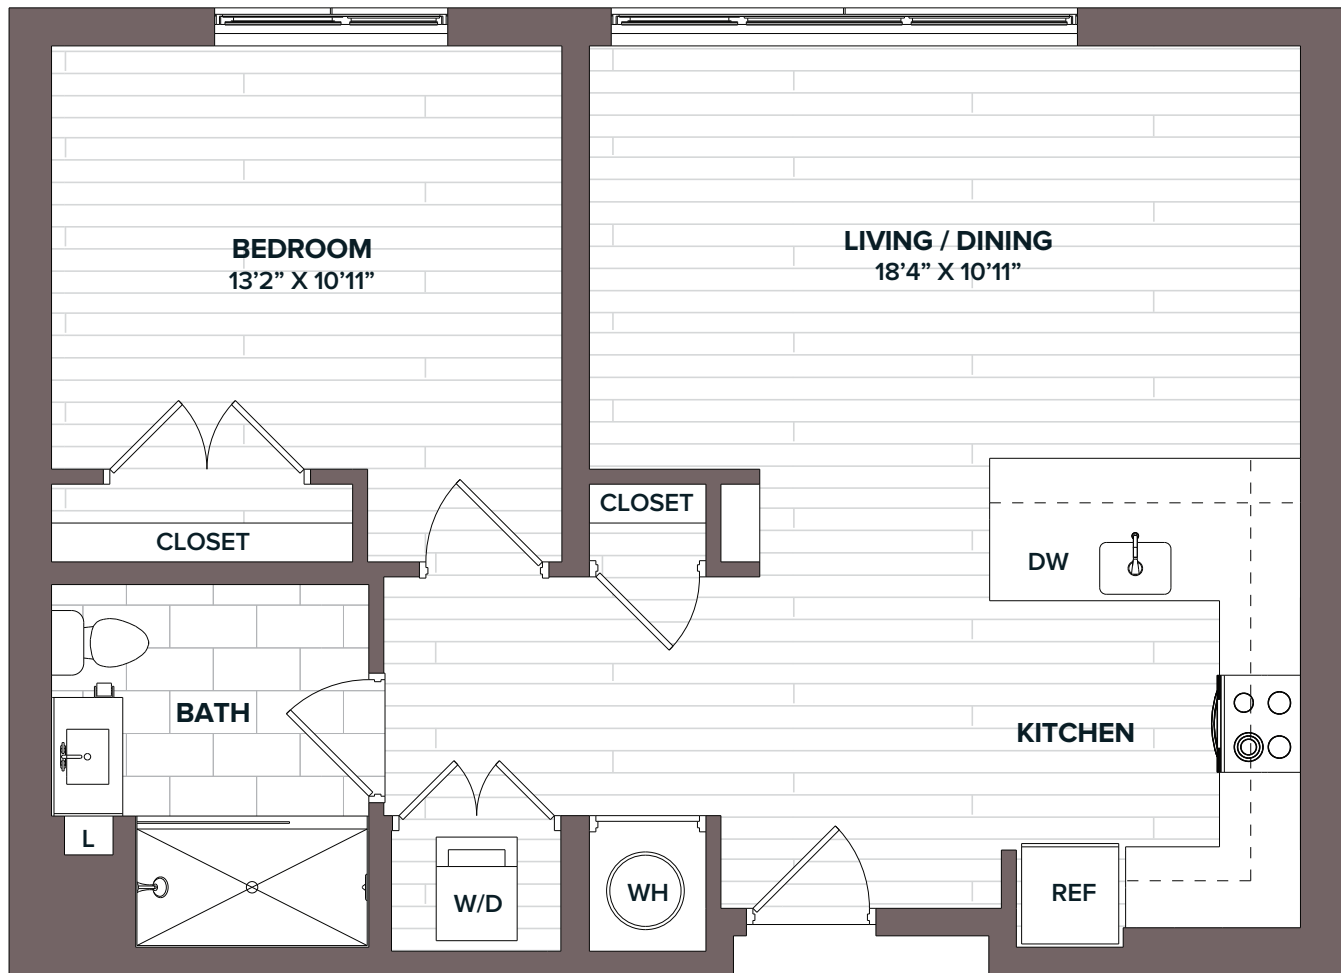

A6

1 Bed | 1 Bath | 830-855 sqft

88 ARSENAL YARDS BLVD

RESIDENCE

RENT

AVAILABILITY