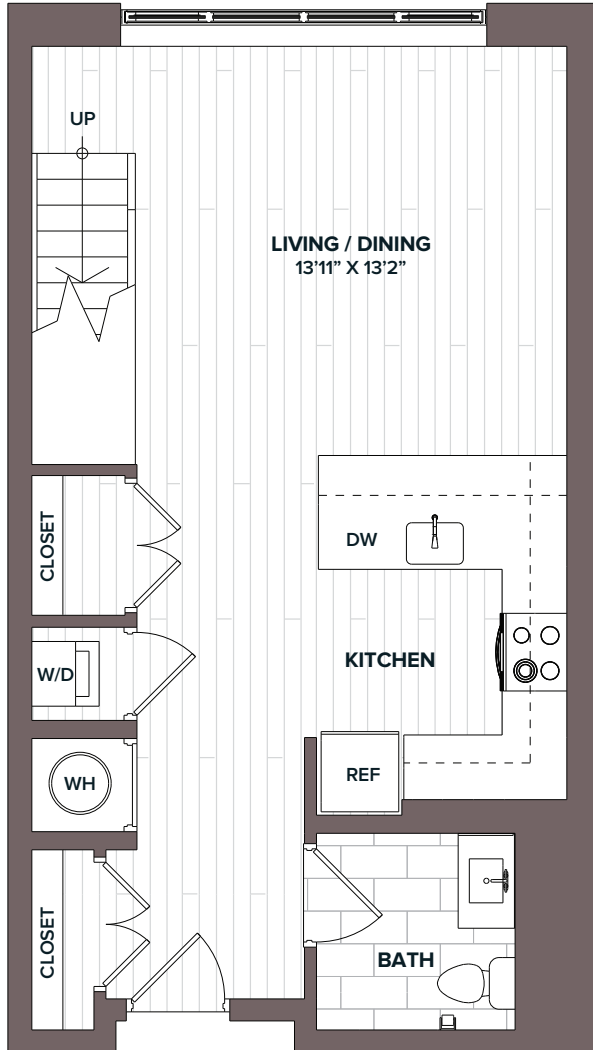

# AL1

1 Bed Loft | 1 Bath | 880-912 sqft

88 ARSENAL YARDS BLVD

RESIDENCE

RENT

AVAILABILITY