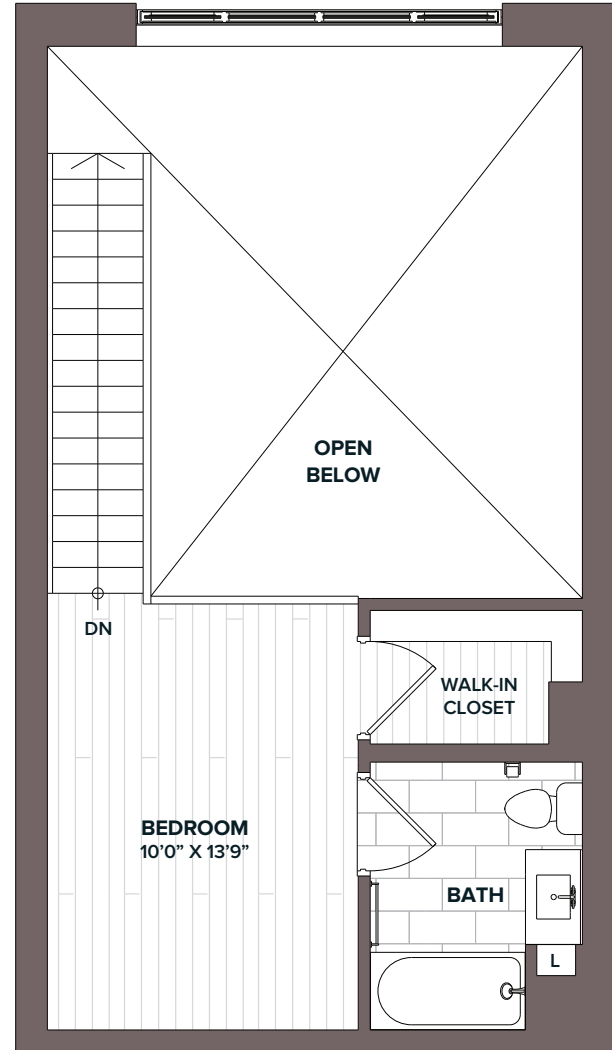

# AL1

1 Bed Loft | 1 Bath | 880-912 sqft

88 ARSENAL YARDS BLVD

RESIDENCE

RENT

AVAILABILITY